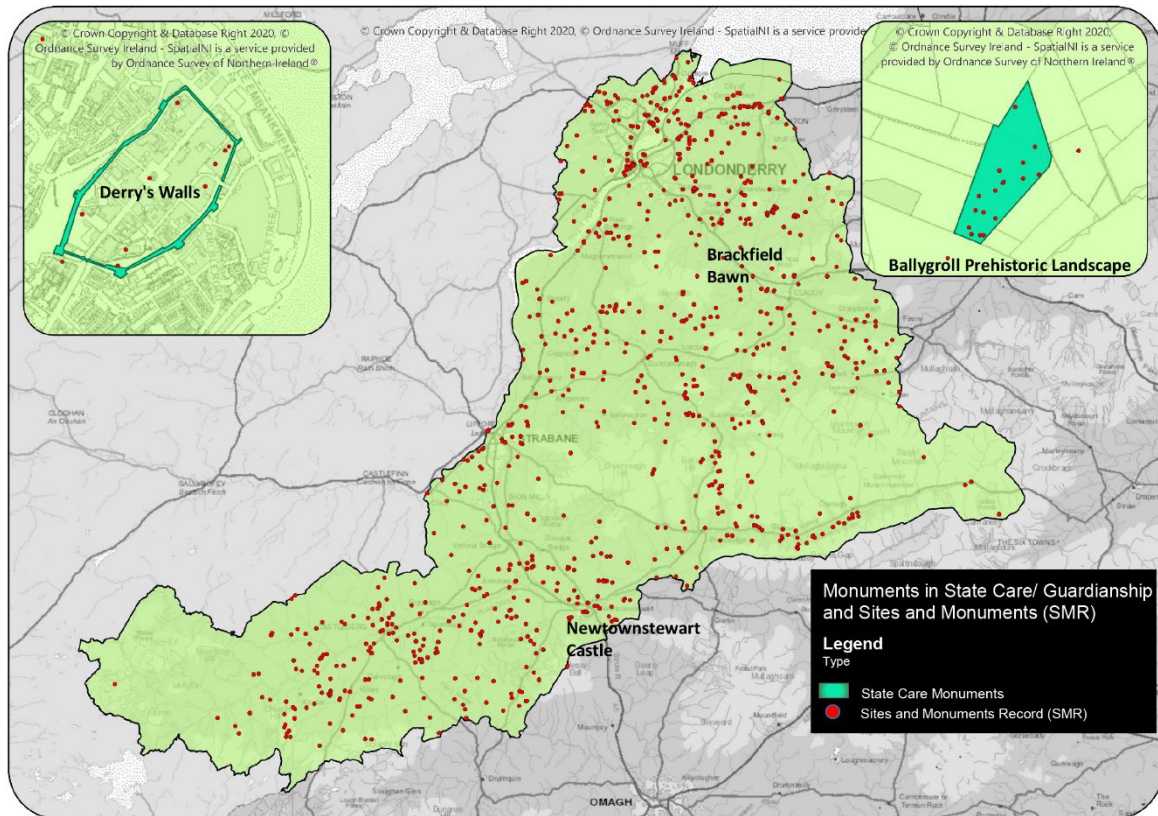

Appendix 4. Heritage Asset Maps

www.derrystrabane.com/heritageplan

Map 1: Map of all heritage assets in the Council area

Please refer to the Historic Environment Map Viewer
<https://www.communities-ni.gov.uk/services/historic-environment-map-viewer>

Map 2: Map showing battle site and defence heritage records in the Council area

Map 3: Map showing historic buildings and parks gardens and demesnes in the Council area

Map 4: Map showing industrial heritage in the Council area

Map 5: Map showing historic monuments and areas of archaeological potential in the Council area

Map 6: Map showing monuments in state care and the sites and monument record in the Council area

Derry City & Strabane
District Council
Comhairle
Chathair Dhoire &
Cheantar an tSratha Báin
Derry Cittie & Strábane
Destríck Cooncil