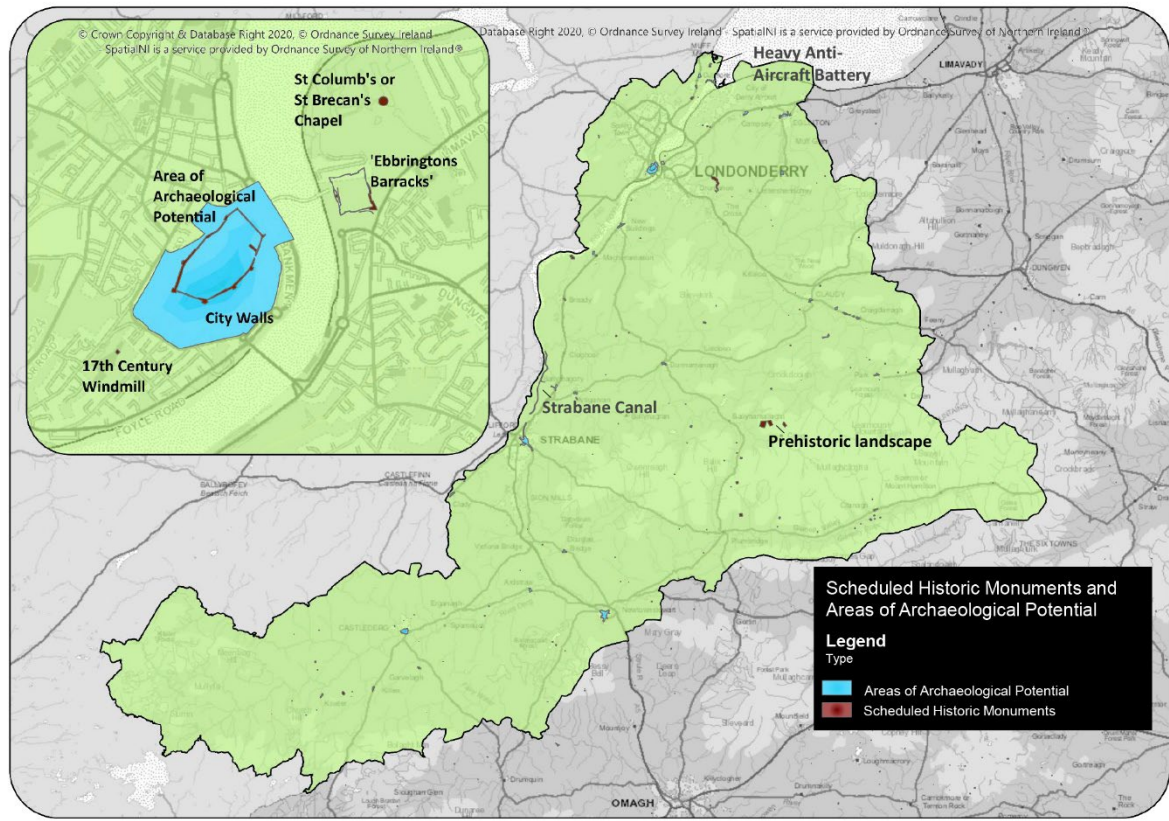

Appendix 4. Heritage Asset Maps

www.derrystrabane.com/heritageplan

Map 1: Map of all heritage assets in the Council area

Please refer to the Historic Environment Map Viewer
<https://www.communities-ni.gov.uk/services/historic-environment-map-viewer>

Map 2: Map showing battle site and defence heritage records in the Council area

Map 3: Map showing historic buildings and parks gardens and demesnes in the Council area

Map 4: Map showing industrial heritage in the Council area

Map 5: Map showing historic monuments and areas of archaeological potential in the Council area

Map 6: Map showing monuments in state care and the sites and monument record in the Council area

Derry City & Strabane
District Council
Comhairle
Chathair Dhoire &
Cheantar an tSratha Báin
Derry Cittie & Strábane
Destríck Cooncil