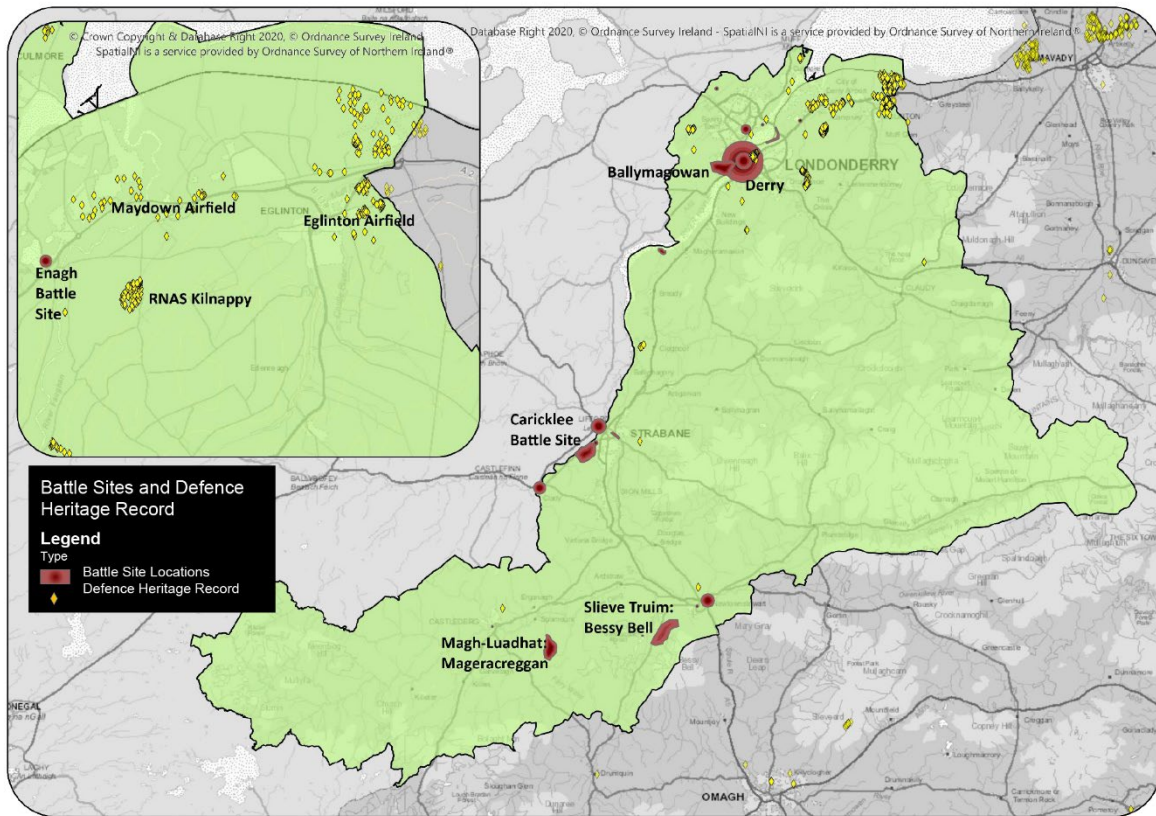

Appendix 4. Heritage Asset Maps

www.derrystrabane.com/heritageplan

Map 1: Map of all heritage assets in the Council area

Please refer to the Historic Environment Map Viewer
<https://www.communities-ni.gov.uk/services/historic-environment-map-viewer>

Map 2: Map showing battle site and defence heritage records in the Council area

Map 3: Map showing historic buildings and parks gardens and demesnes in the Council area

Map 4: Map showing industrial heritage in the Council area

Map 5: Map showing historic monuments and areas of archaeological potential in the Council area

Map 6: Map showing monuments in state care and the sites and monument record in the Council area

Derry City & Strabane
District Council
Comhairle
Chathair Dhoire &
Cheantar an tSratha Báin
Derry Cittie & Strábane
Destríck Cooncil