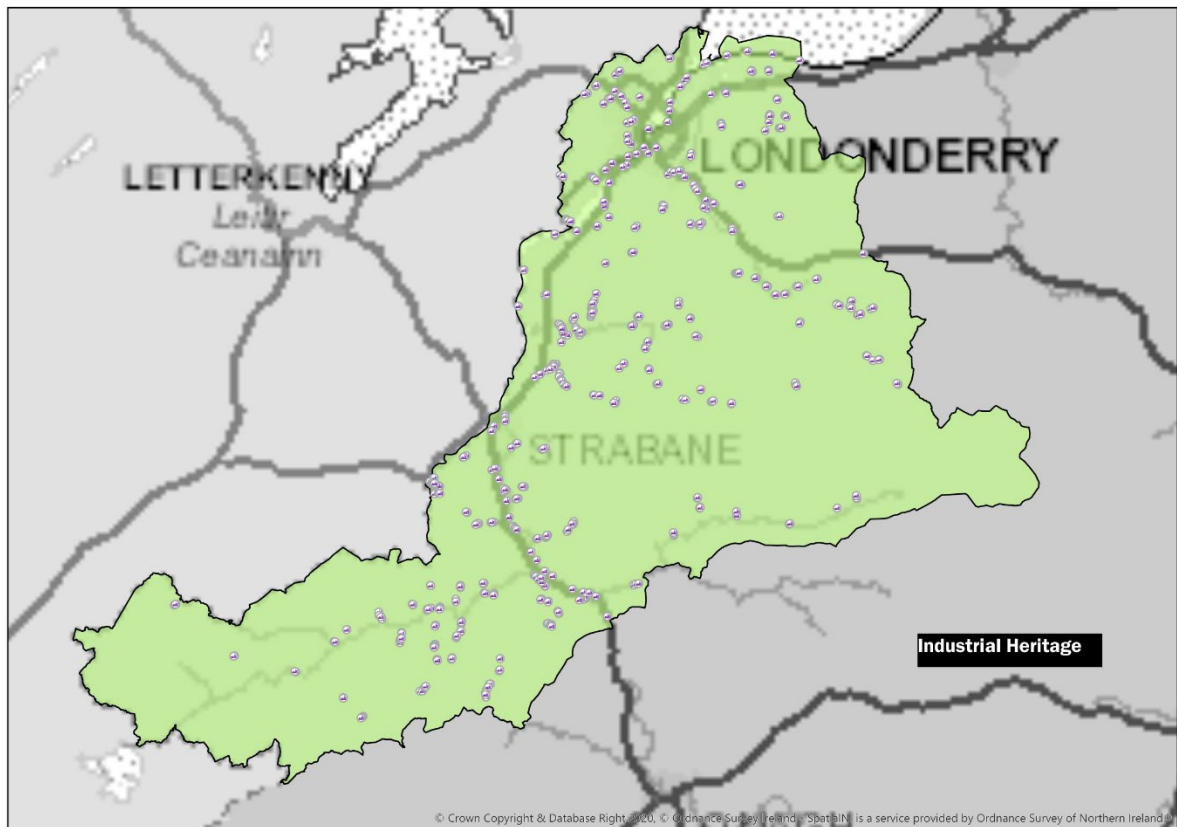

Appendix 4. Heritage Asset Maps

www.derrystrabane.com/heritageplan

Map 1: Map of all heritage assets in the Council area

Please refer to the Historic Environment Map Viewer
<https://www.communities-ni.gov.uk/services/historic-environment-map-viewer>

Map 2: Map showing battle site and defence heritage records in the Council area

Map 3: Map showing historic buildings and parks gardens and demesnes in the Council area

Map 4: Map showing industrial heritage in the Council area