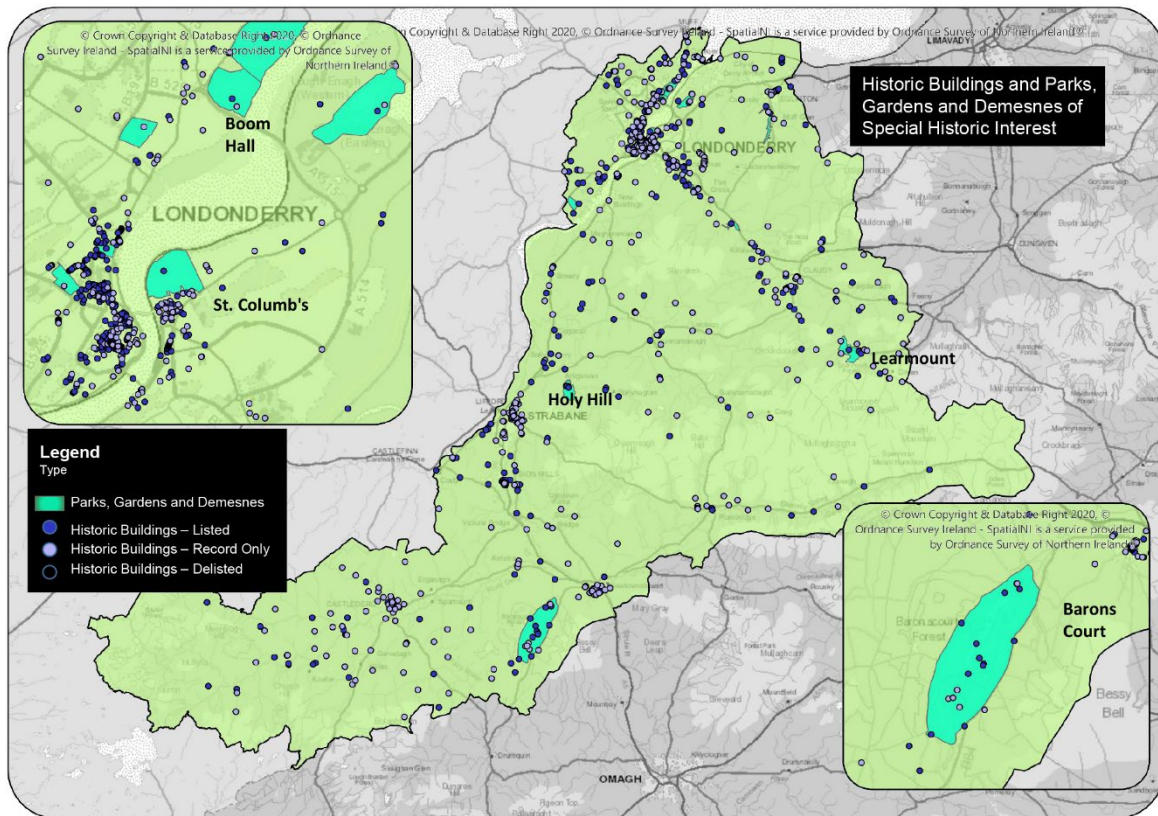

Appendix 4. Heritage Asset Maps

www.derrystrabane.com/heritageplan

Map 1: Map of all heritage assets in the Council area

Please refer to the Historic Environment Map Viewer
<https://www.communities-ni.gov.uk/services/historic-environment-map-viewer>

Map 2: Map showing battle site and defence heritage records in the Council area

Map 3: Map showing historic buildings and parks gardens and demesnes in the Council area

Map 4: Map showing industrial heritage in the Council area

Map 5: Map showing historic monuments and areas of archaeological potential in the Council area

Map 6: Map showing monuments in state care and the sites and monument record in the Council area

Derry City & Strabane
District Council
Comhairle
Chathair Dhoire &
Cheantar an tSratha Báin
Derry Cittie & Strábane
Destríck Cooncil