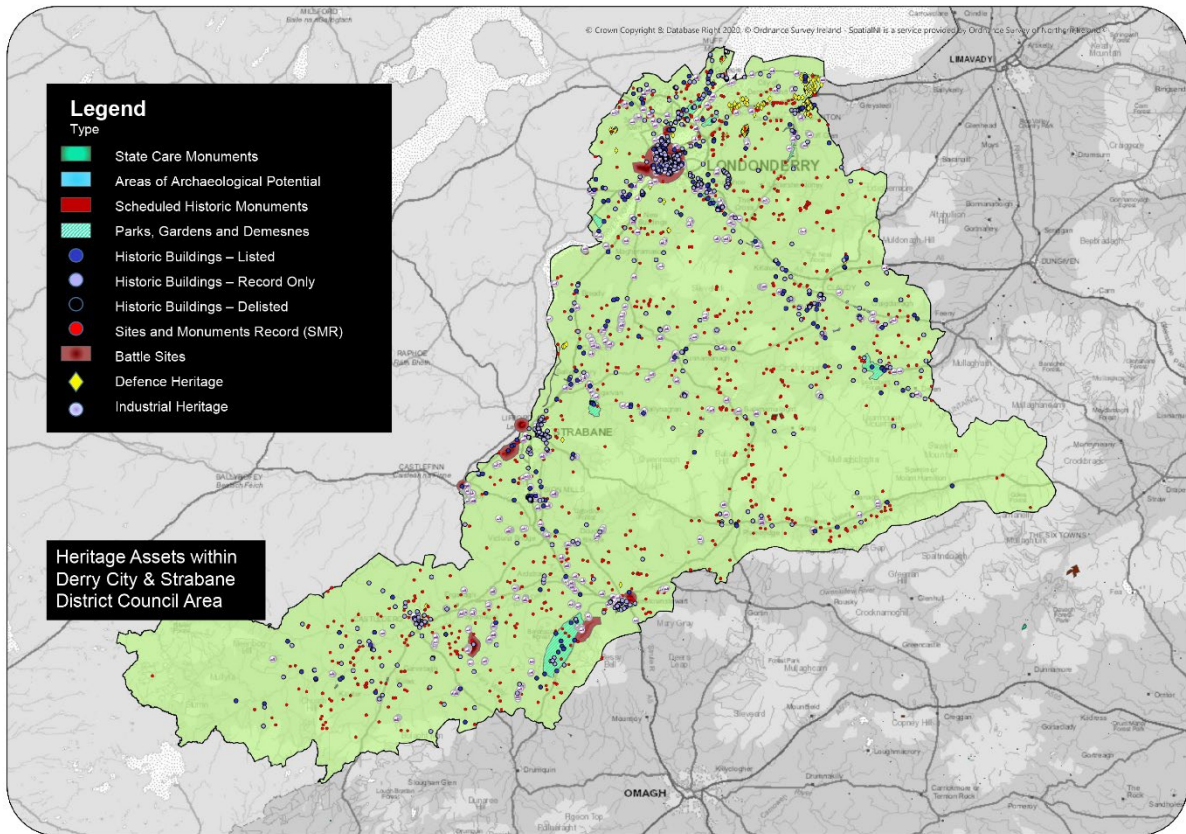

Appendix 4. Heritage Asset Maps

www.derrystrabane.com/heritageplan

Map 1: Map of all heritage assets in the Council area

Please refer to the Historic Environment Map Viewer
<https://www.communities-ni.gov.uk/services/historic-environment-map-viewer>

Map 2: Map showing battle site and defence heritage records in the Council area

Map 3: Map showing historic buildings and parks gardens and demesnes in the Council area

Map 4: Map showing industrial heritage in the Council area

Map 5: Map showing historic monuments and areas of archaeological potential in the Council area

Map 6: Map showing monuments in state care and the sites and monument record in the Council area

Derry City & Strabane
District Council
Comhairle
Chathair Dhoire &
Cheantar an tSratha Báin
Derry Cittie & Strábane
Destríck Cooncil