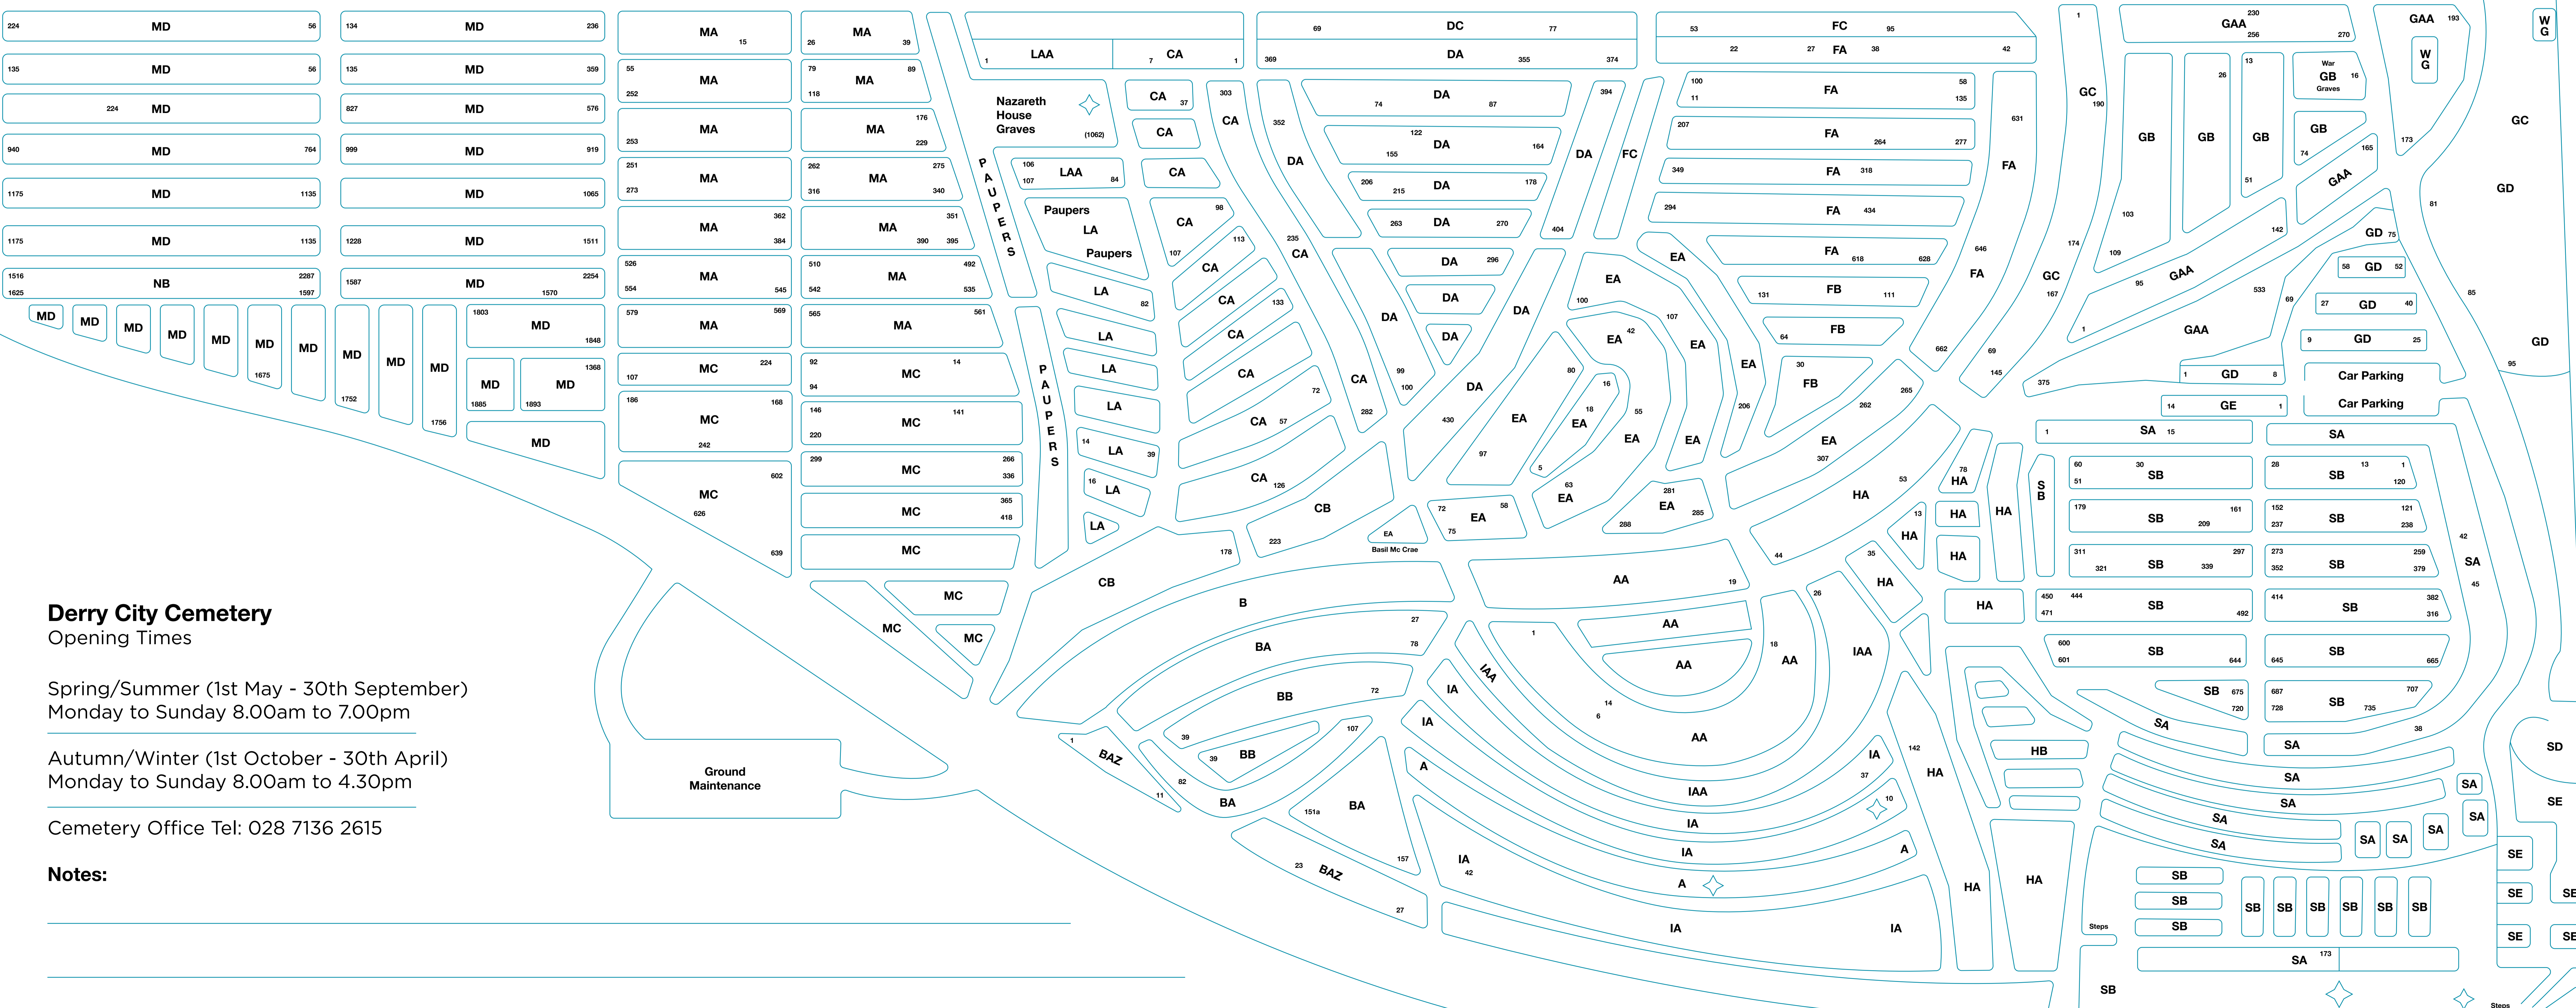

**Map of Derry City Cemetery**

This Map shows the Main section of the Cemetery and has been designed in order to assist you when trying to locate a grave.

Grave Sections and Numbers have been added to the map so that you have an idea of where you need to be looking. While every effort has been made to ensure accuracy, this map is intended for guidance purposes only.

Map © John Mc Clenaghan

**Derry City Cemetery**  
 Opening Times  
 Spring/Summer (1st May - 30th September)  
 Monday to Sunday 8.00am to 7.00pm  
 Autumn/Winter (1st October - 30th April)  
 Monday to Sunday 8.00am to 4.30pm  
 Cemetery Office Tel: 028 7136 2615